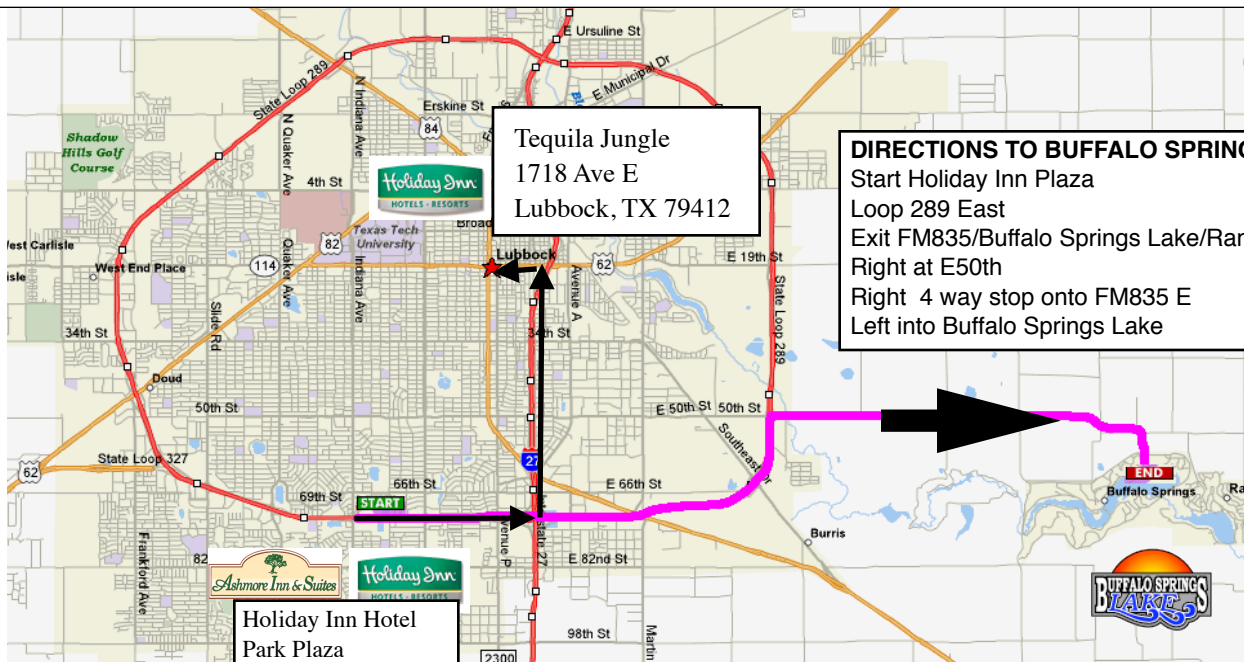

6:00pm Awards Ceremony Dinner

Tequila Jungle

1718 Ave E

(in the Depot District

just west of I-27),

Lubbock, TX, 79412

DIRECTIONS TO TEQUILA JUNGLE

Start Holiday Inn Plaza

Loop 289 E

I-27N

Exit 3A to 13th St. toward Broadway

Turn right on Ave E-Tequila Jungle on left

Tequila Jungle
1718 Ave E
Lubbock, TX 79412

DIRECTIONS TO BUFFALO SPRINGS LAKE
Start Holiday Inn Plaza
Loop 289 East
Exit FM835/Buffalo Springs Lake/Ransom Canyon
Right at E50th
Right 4 way stop onto FM835 E
Left into Buffalo Springs Lake