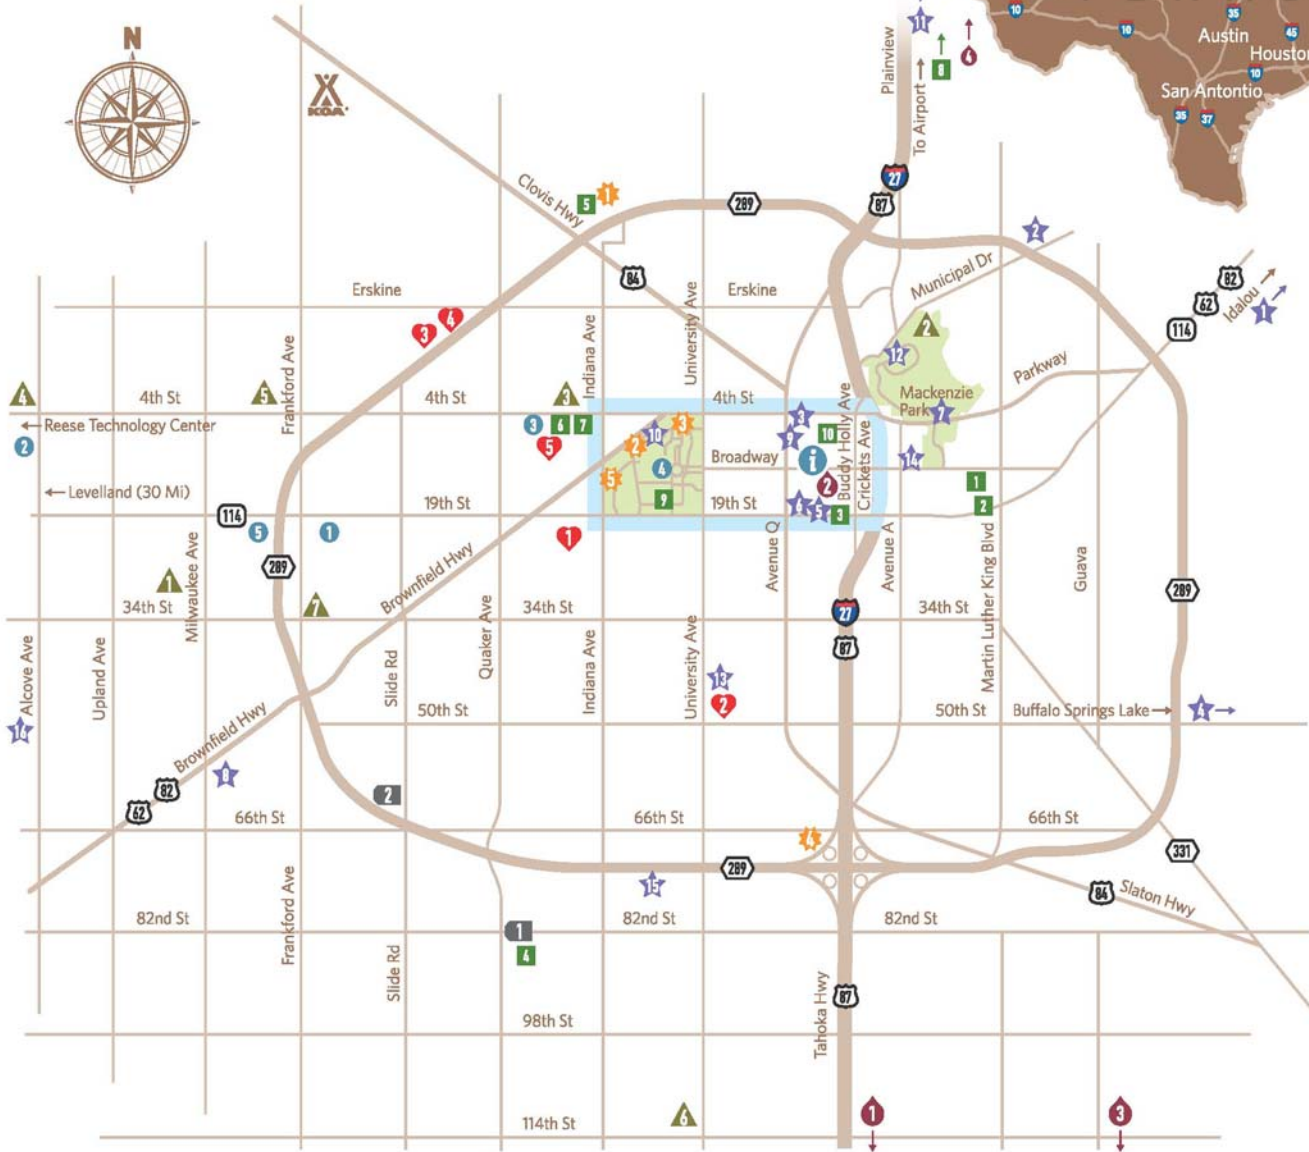

TERTAINMENT

dation Plant
ue & Walk of Fame
Lake
ment District
ment Park
ege
rial Civic Center
cipal Auditorium/Coliseum
Smith International Airport
/Prairie Dog Town
en & Arts Center
n Plains Fairgrounds
m & Omni Theater
strian Center
um of Agriculture
Power Center
nter
etrans War Memorial
ndmark
as Tech University
ng Heritage Center
useum
ction/Special Collections Library
kins Underwood Center
bcock Arts Alliance

n University
ege - Reese Center
ersity Health Sciences Center
ersity
niversity

Winery
Winery
PLACES
Club
Municipal Golf Course
se
se
if Course
Course
Course
tian University

System
el Center
ospital
al Center
cal Center

ONS

rk

um

na

r

l

WELCOME TO Lubbock, Texas

i For a free visitors guide,
visit www.VisitLubbock.org or call 800.692.4035