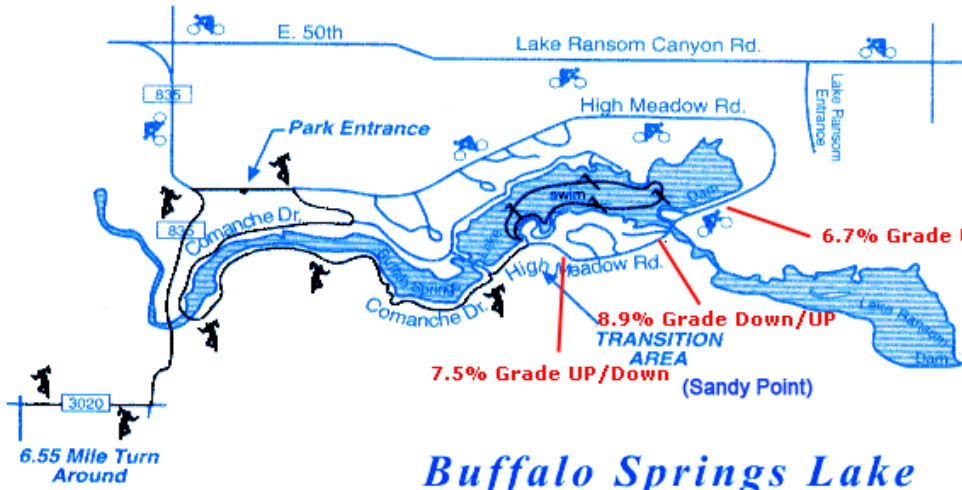

THE PERFECT LAYOUT III

Buffalo Springs Lake TRIATHLON Lubbock, Texas

- Swim Leg — 1.2 Miles**
- Bike Leg — 56 Miles**
- Run Leg — 13.1 Miles**
- * Map is not to Scale*