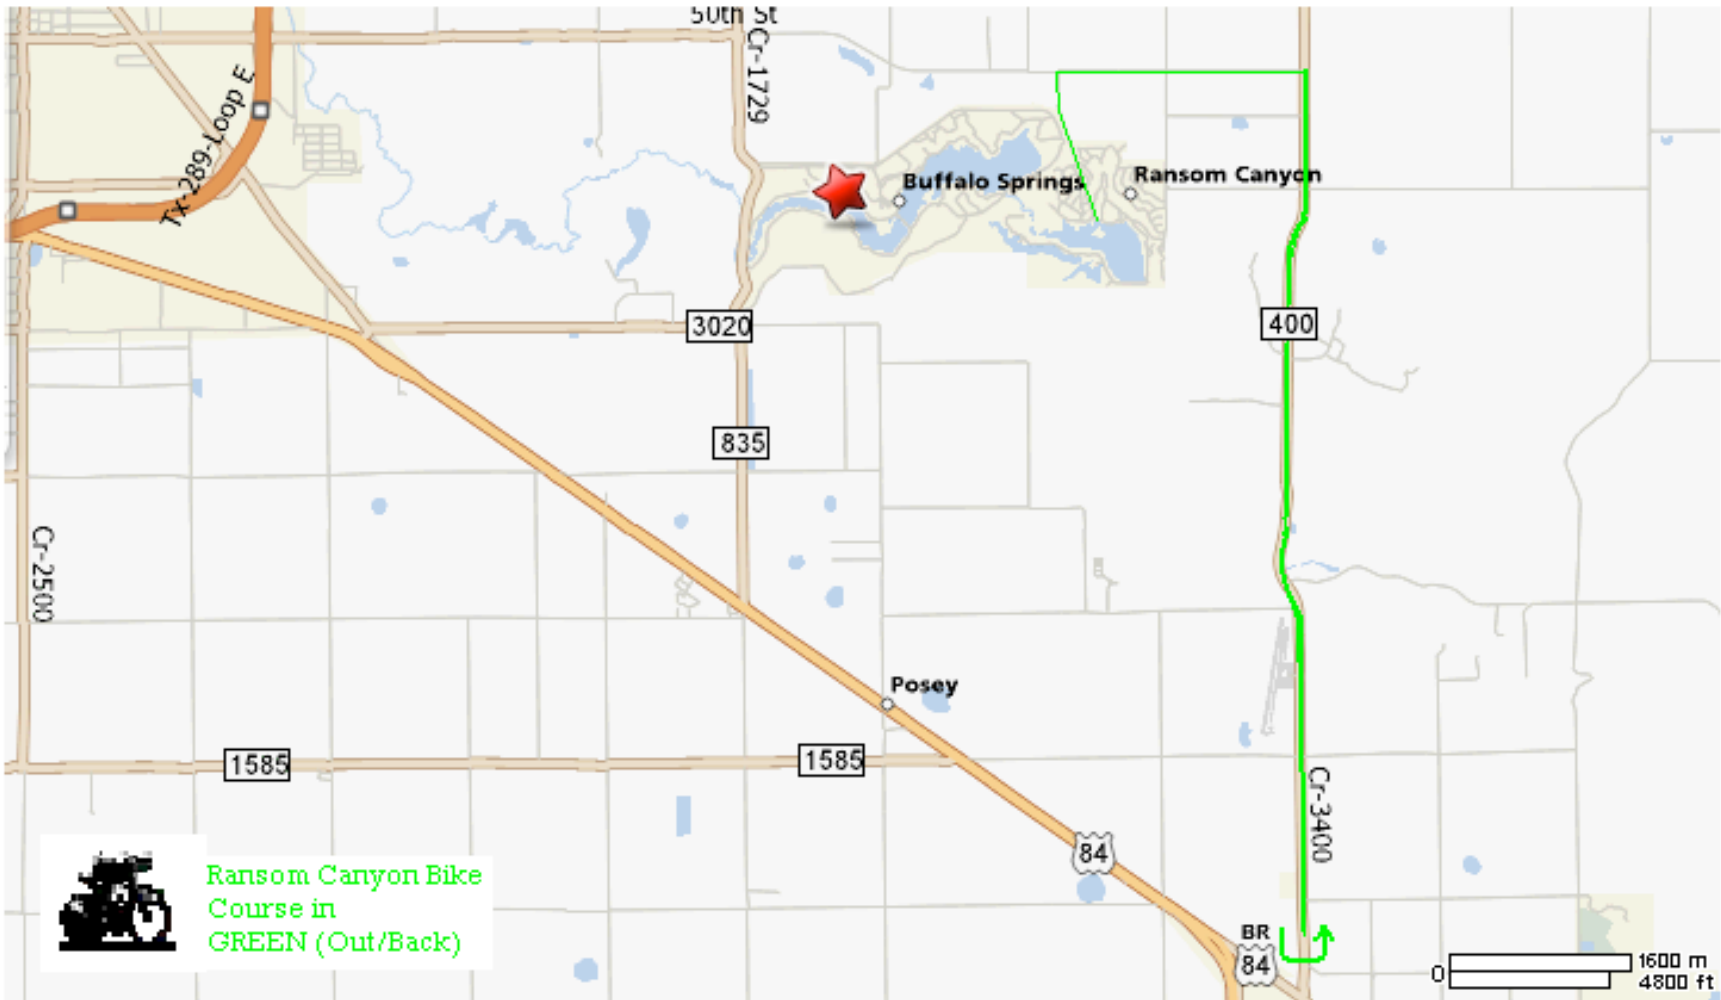

T R I A T H L O N

Ransom Canyon Bike Course in GREEN (Out/Back)